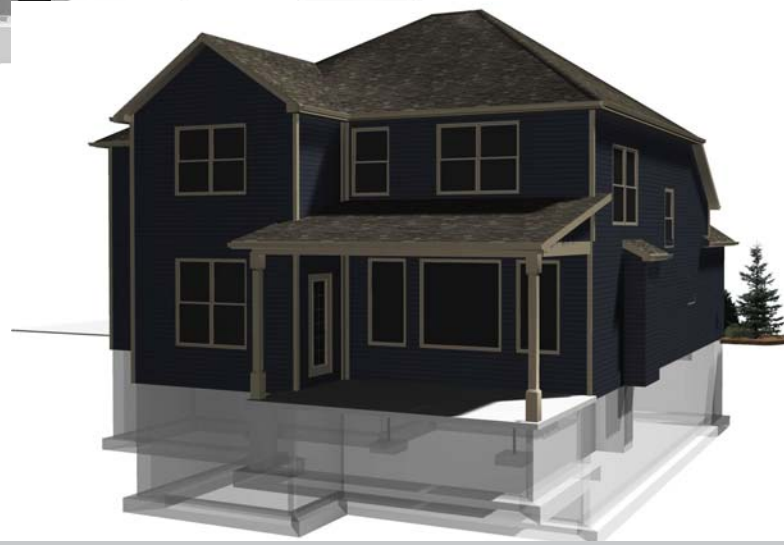

6788 Providence
 Whitehouse, OH
 419.705.1091
 www.HomesByJoshDoyle.com

The 2637 Northwood

2637 Square feet

2 Story

4 Bedrooms

2.5 Bath

True Custom, from design to finish. A lasting quality investment.

1st Floor

2nd Floor

COPYRIGHT - JA DOYLE LLC