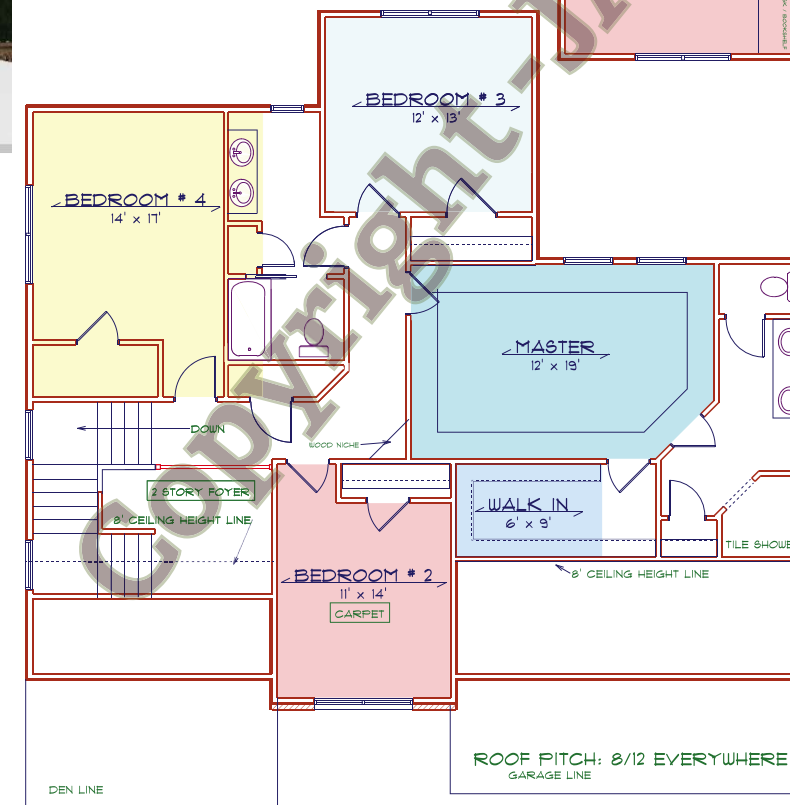

6788 Providence
 Whitehouse, OH
 419.705.1091
 www.HomesByJoshDoyle.com

The 2637 Northwood

2637 Square feet

2 Story

4 Bedrooms

2.5 Bath

True Custom, from design to finish. A lasting quality investment.

1st Floor

2nd Floor

COPYRIGHT - JA DOYLE LLC