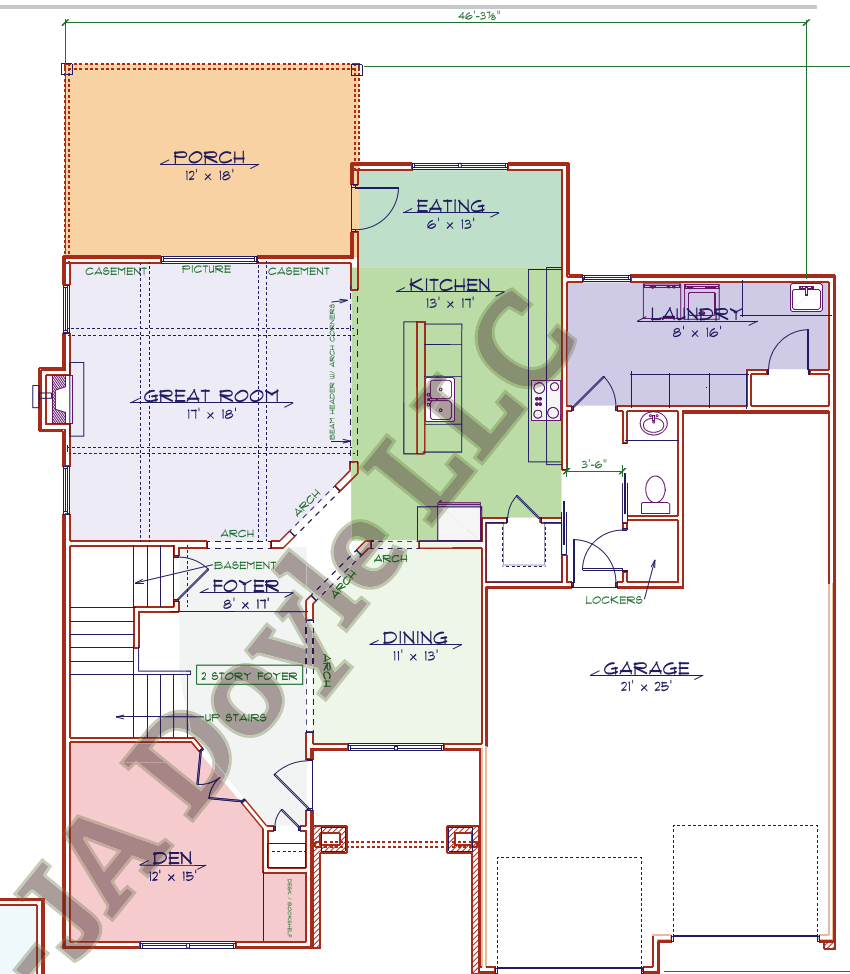

6788 Providence
 Whitehouse, OH
 419.705.1091
 www.HomesByJoshDoyle.com

The 2637 Northwood

2637 Square feet

2 Story

4 Bedrooms

2.5 Bath

True Custom, from design to finish. A lasting quality investment.

1st Floor

2nd Floor

COPYRIGHT - JA DOYLE LLC