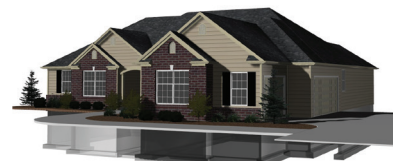

The **INDIANA**

Ranch | 2204 SqFt | 4 Beds | 2.5 Baths

True custom. From design to finish.

It all starts with the design, and at Homes by Josh Doyle, you can choose and modify one of our many plans, or start fresh with your own ideas. Let Josh design your custom dream home for **FREE**. All of our homes are built for each customer based on their specific wants, needs and budget.

Schedule your **FREE design and estimate today!**

1ST FLOOR

Our homes are designed with an open concept. We do this to share living space and experience with your family, make your home feel larger, and to allow natural light throughout.