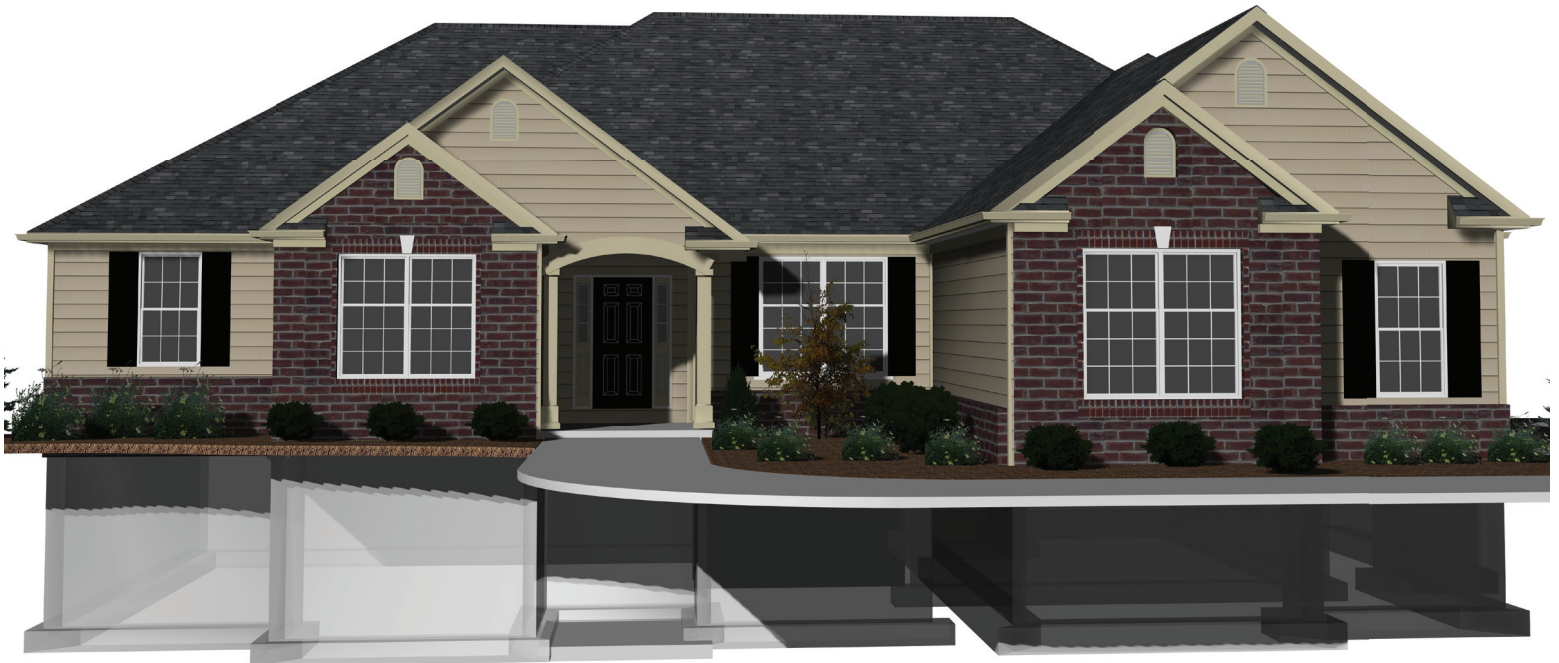

The **INDIANA**

Ranch | 2204 SqFt | 4 Beds | 2.5 Baths

True custom. From design to finish.

It all starts with the design, and at Homes by Josh Doyle, you can choose and modify one of our many plans, or start fresh with your own ideas. Let Josh design your custom dream home for **FREE**. All of our homes are built for each customer based on their specific wants, needs and budget.

Schedule your **FREE design and estimate today!**

1ST FLOOR

Our homes are designed with an open concept. We do this to share living space and experience with your family, make your home feel larger, and to allow natural light throughout.