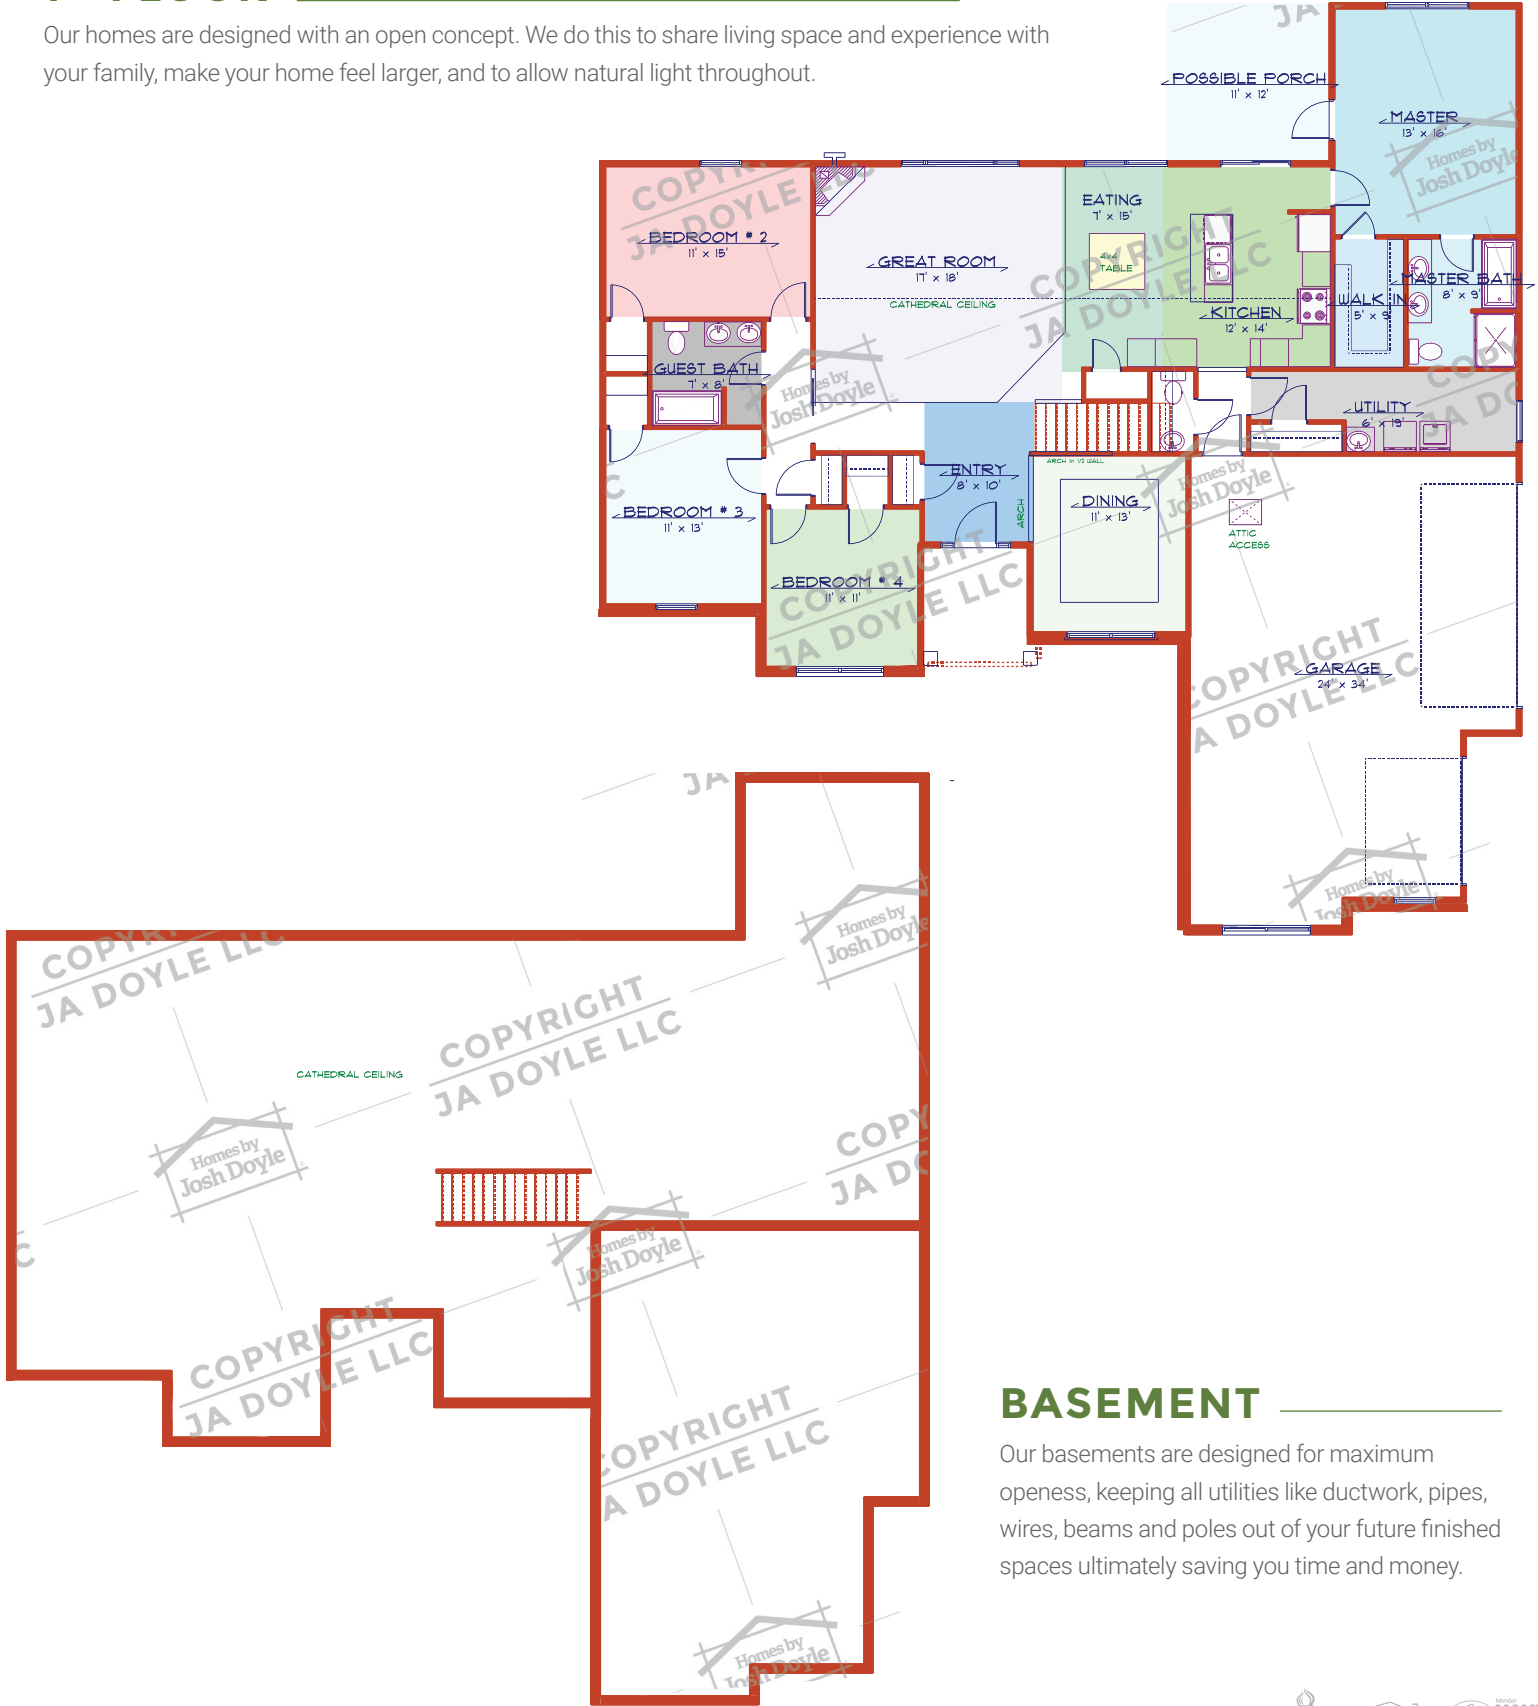

The **INDIANA**

Ranch | 2204 SqFt | 4 Beds | 2.5 Baths

True custom. From design to finish.

It all starts with the design, and at Homes by Josh Doyle, you can choose and modify one of our many plans, or start fresh with your own ideas. Let Josh design your custom dream home for **FREE**. All of our homes are built for each customer based on their specific wants, needs and budget.

Schedule your **FREE design and estimate today!**

1ST FLOOR

Our homes are designed with an open concept. We do this to share living space and experience with your family, make your home feel larger, and to allow natural light throughout.

BASEMENT

Our basements are designed for maximum openness, keeping all utilities like ductwork, pipes, wires, beams and poles out of your future finished spaces ultimately saving you time and money.